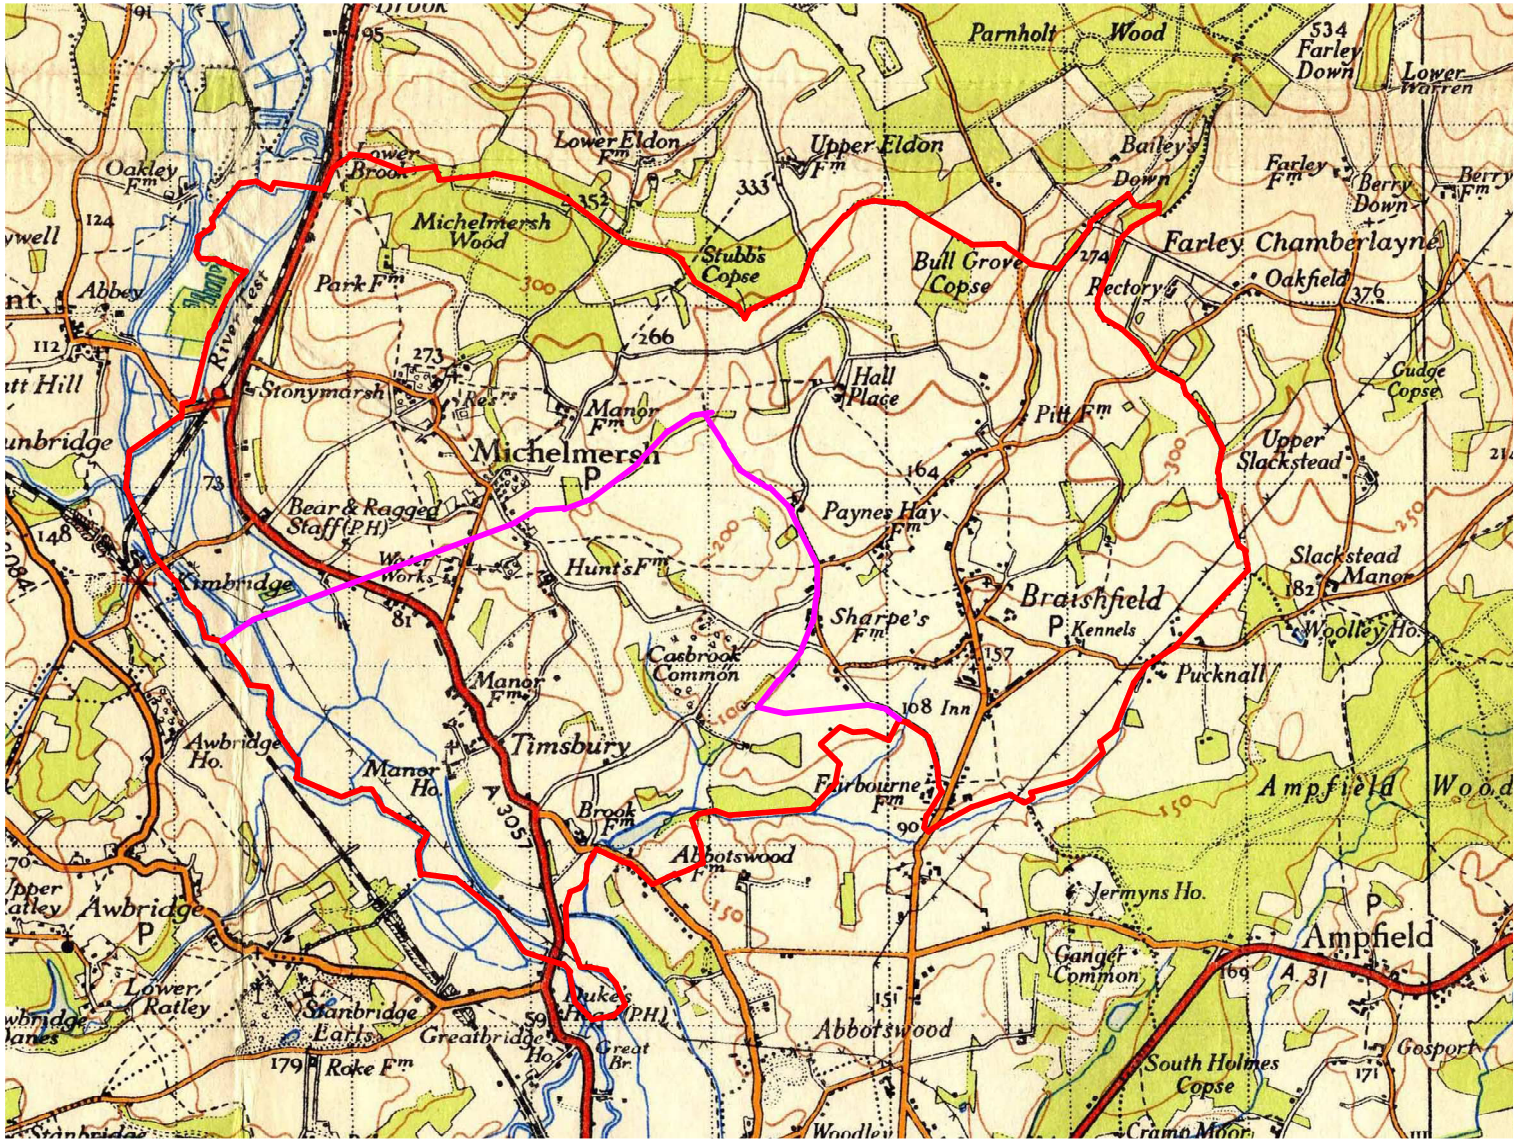

Civil Parish of Michelmersh 1934-1951 incorporating Timsbury and Braishfield

This is a 1945 map with the red line showing the Parish boundary of Michelmersh at the time, having incorporated the Parish of Timsbury in 1934.

The magenta line shows the former dividing line between Michelmersh and Timsbury.

In 1951 the Parish of Braishfield was created and part of the former Parish of Timsbury around the Sharpes Farm area was incorporated into it.